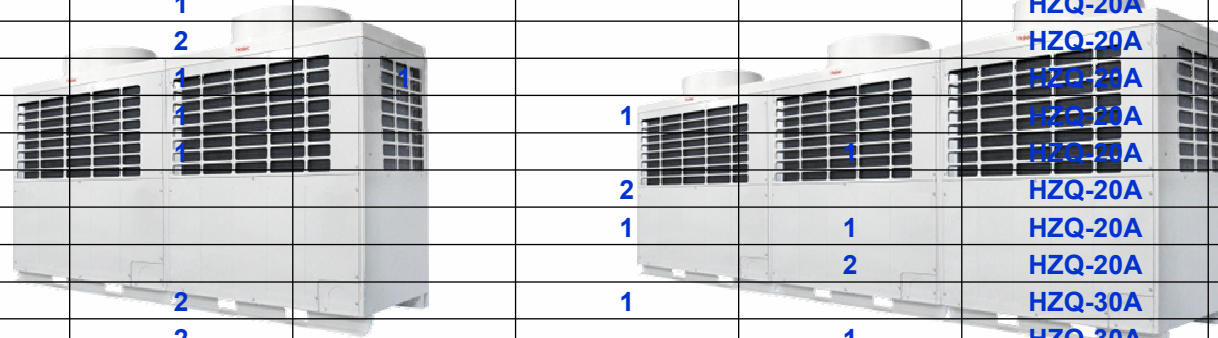

THE NEW CHOICE FOR INTELLIGENT LIFE